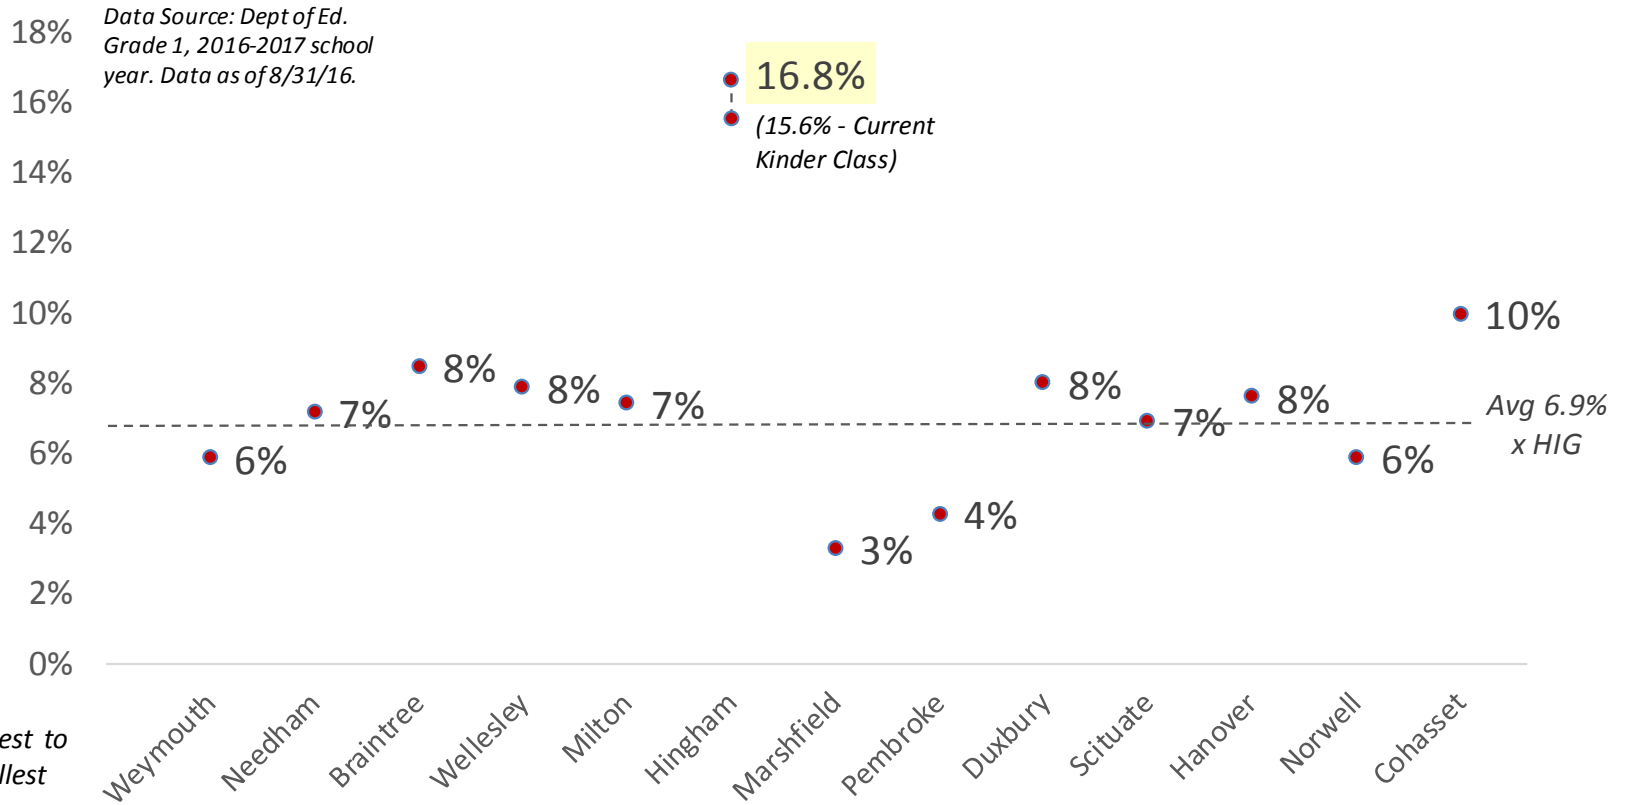

Department of Education Town Comparison* - Hingham's Total Number of Students Enrolled in current Grade 2 = 322 for 2017-2018 class; Total number of students with spring/summer birthdays who were age eligible for enrollment the prior academic year = 54, **16.8%** compared to benchmark average of **6.9%**; Current Grade K class = 45 students, **15.6%**.

Current Grade 2 (2017) - % Older Students at Eligible Entrance Date

Age 6 Students	434	401	410	313	310	270	263	201	184	188	169	143	98
Age 7 Students	31	27	38	27	25	54	9	9	16	14	14	9	11
Total Students	433	461	448	343	336	322	273	210	200	202	184	153	110
% Older Age 7	7%	6%	8%	8%	7%	17%	3%	4%	8%	7%	8%	6%	10%